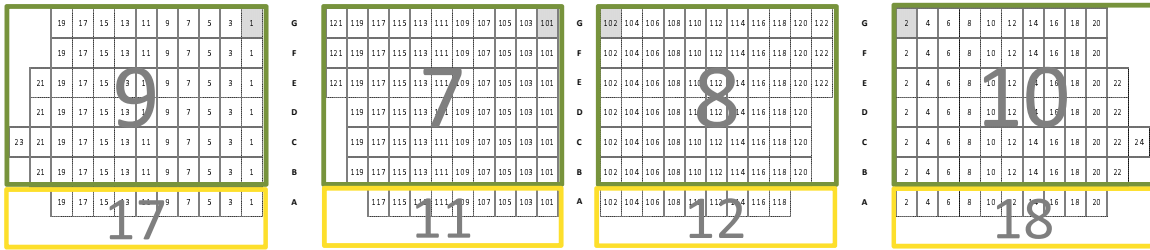

BALCONY

MEZZANINE

ORCHESTRA

STAGE

BALCONY

MEZZANINE

ORCHESTRA

- 101 Movable Arm on Aisle
- 3 W/C Accessible Space
- 5 - ADA HOLDS / SEATING
- 100 - TECHNICAL HOLDS

PIT

STAGE

- X29 PL3
- X15 PL2
- X3 PL1B