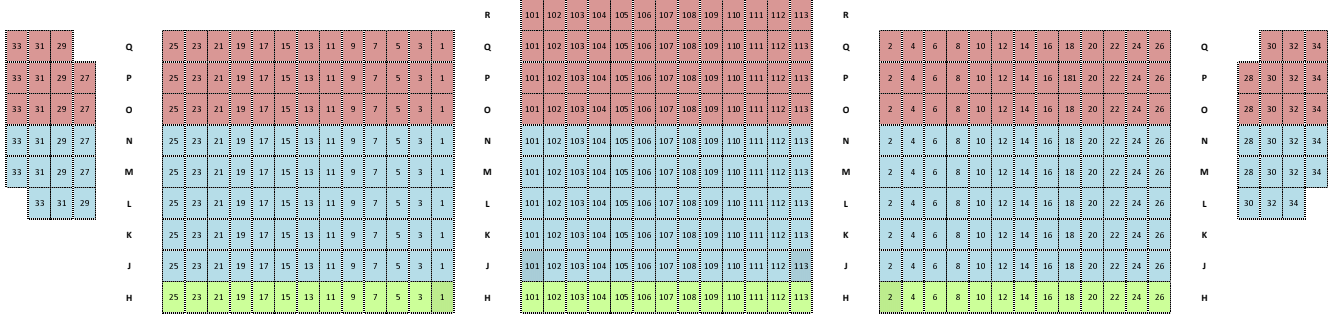

BALCONY

MEZZANINE

ORCHESTRA

STAGE

BALCONY

MEZZANINE

ORCHESTRA

- 101 Movable Arm on Aisle
- 3 W/C Accessible Space
- 5 - ADA HOLDS / SEATING
- 100 - TECHNICAL HOLDS

PIT

STAGE

- X29 PL3
- X15 PL2
- X3 PL1B