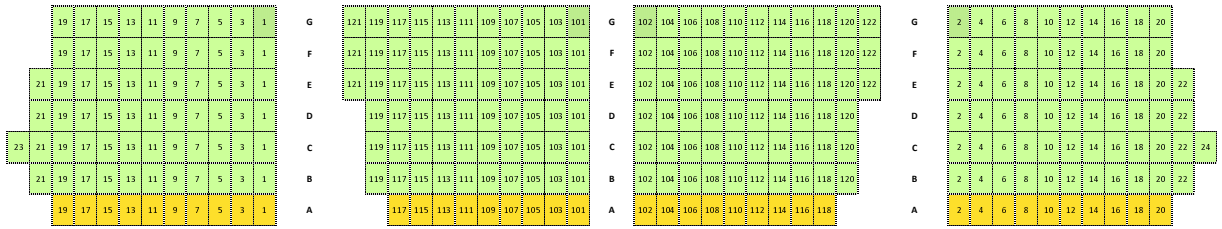

BALCONY

MEZZANINE

ORCHESTRA

STAGE

BALCONY

MEZZANINE

ORCHESTRA

- 101 Movable Arm on Aisle
- 3 W/C Accessible Space
- 5 - ADA HOLDS / SEATING
- 100 - TECHNICAL HOLDS

PIT

STAGE

- X29 PL3
- X15 PL2
- X3 PL1B