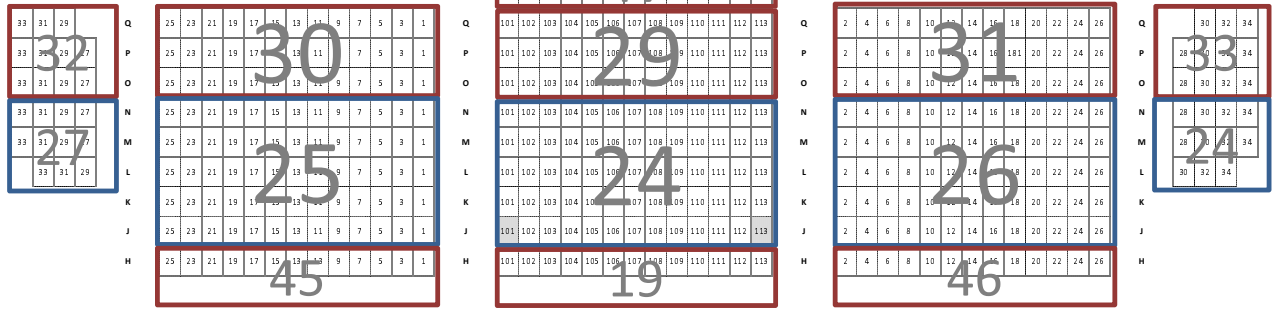

BALCONY

MEZZANINE

ORCHESTRA

STAGE

BALCONY

MEZZANINE

ORCHESTRA

- 101 Movable Arm on Aisle
- 3 W/C Accessible Space
- 5 - ADA HOLDS / SEATING
- 100 - TECHNICAL HOLDS

PIT

STAGE

- X29 PL3
- X15 PL2
- X3 PL1B