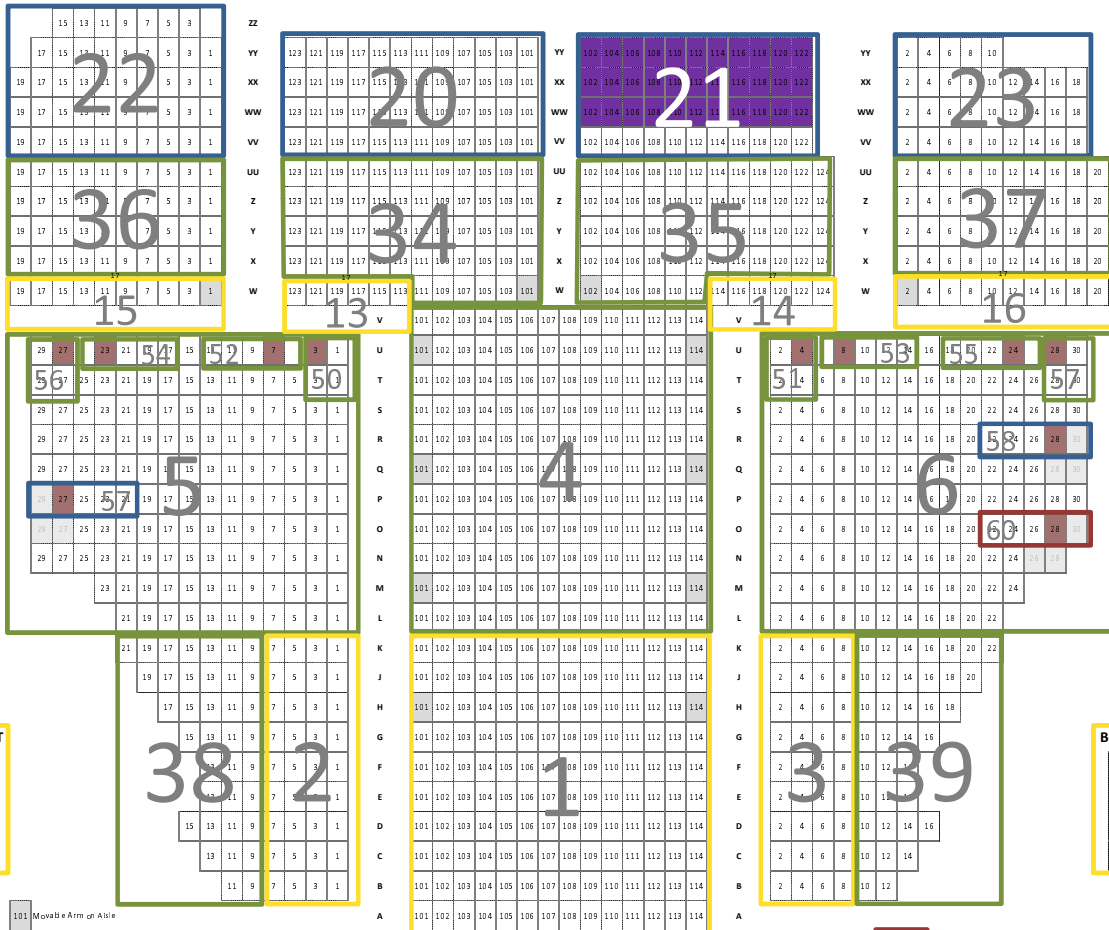

BALCONY

MEZZANINE

ORCHESTRA

STAGE

BALCONY

MEZZANINE

ORCHESTRA

- 101 Movable Arm on Aisle
- 3 W/C Accessible Space
- 5 - ADA HOLDS / SEATING
- 100 - TECHNICAL HOLDS

PIT

STAGE

- X29 PL3
- X15 PL2
- X3 PL1B