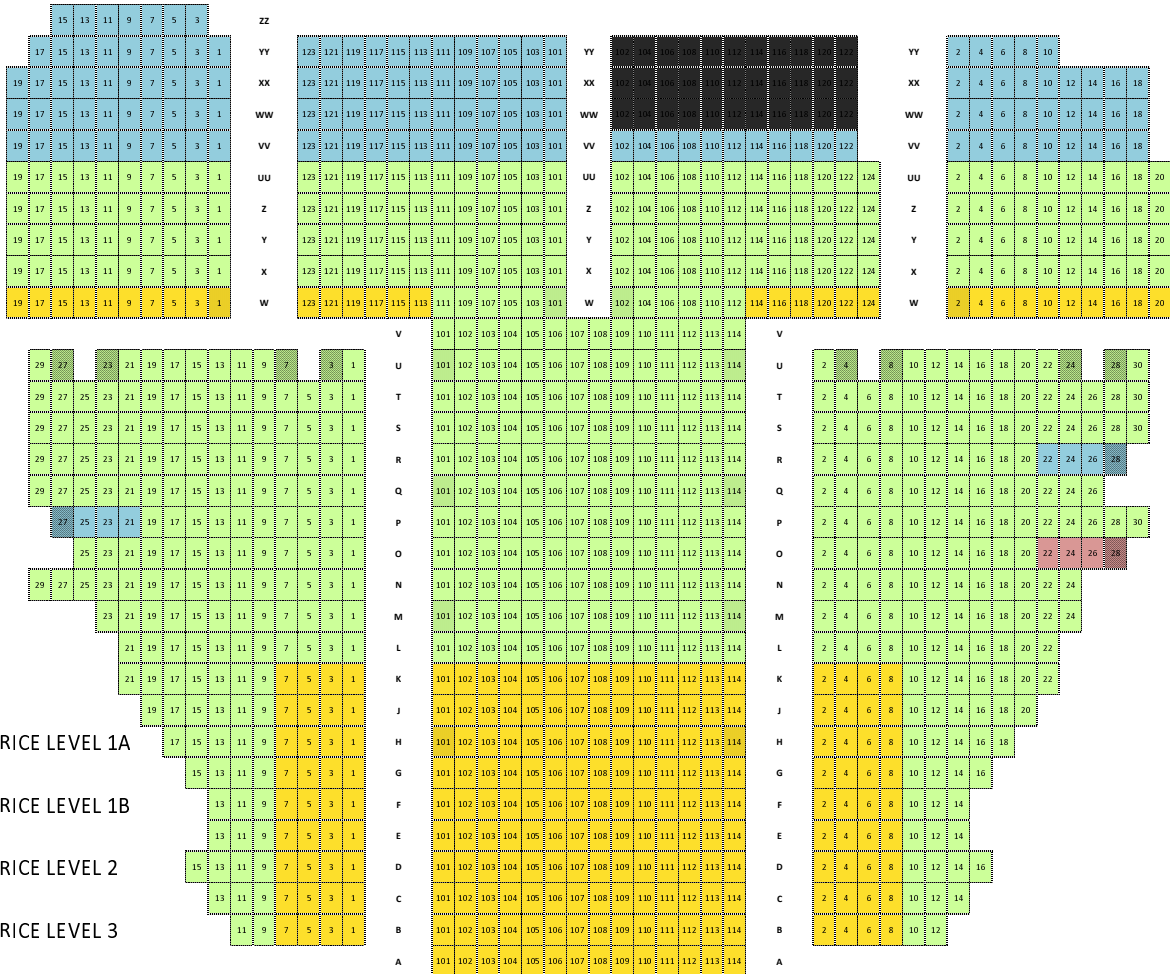

BALCONY

MEZZANINE

ORCHESTRA

STAGE

BALCONY

MEZZANINE

ORCHESTRA

- 101 Movable Arm on Aisle
- 3 W/C Accessible Space
- 5 - ADA HOLDS / SEATING
- 100 - TECHNICAL HOLDS

PIT

STAGE

- X29 PL3
- X15 PL2
- X3 PL1B